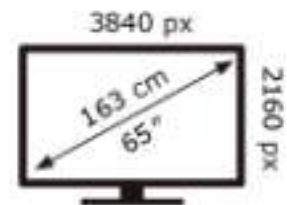

89 kWh/1000h

ABCDEF **G**
HDR
204 kWh/1000h