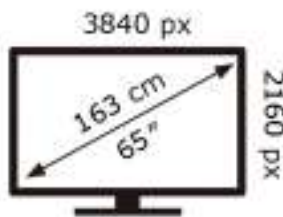

Samsung

QE65S90FAT

89 kWh/1000h

ABCDEF **G**
HDR
204 kWh/1000h

2019/2013

Samsung

QE65S90FAT

89 kWh/1000h